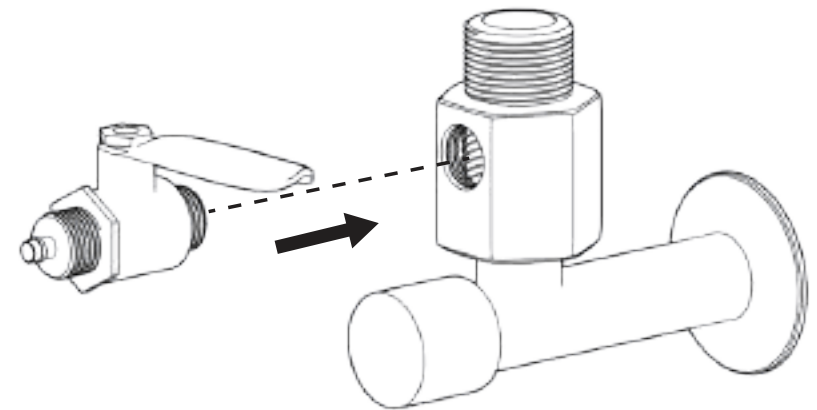

INSTALATION MANUAL PLATINUM WASSER

NEO

GENERAL SYSTEM SCHEME

**14
17
24
37**

**4
6
10
13**

**TEFLON
TAPE**

REQUIRED TOOLS

1 1.1

1.2

1.3

1.4

1.5

2 2.1

2.2

2.3

2.4