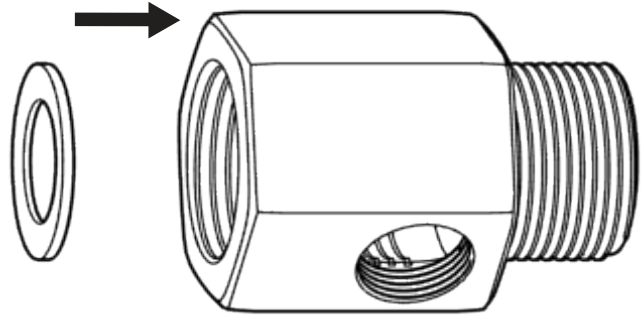

INSTALATION MANUAL PLATINUM WASSER

NEO

GENERAL SYSTEM SCHEME

**14
17
24
37**

**4
6
10
13**

**TEFLON
TAPE**

REQUIRED TOOLS

1 1.1

1.2

1.3

1.4

1.5

2 2.1

2.2

2.3

2.4