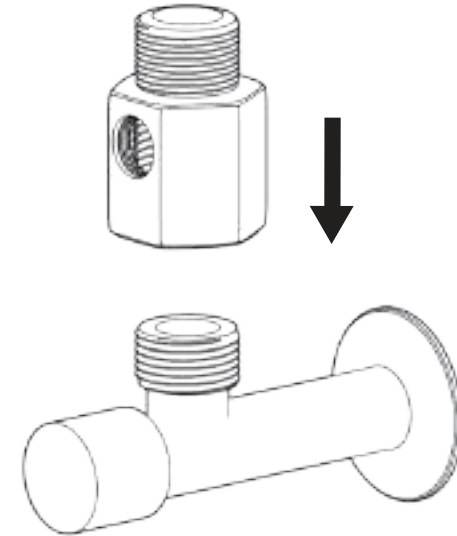

INSTALATION MANUAL PLATINUM WASSER

NEO

GENERAL SYSTEM SCHEME

**14
17
24
37**

**4
6
10
13**

**TEFLON
TAPE**

REQUIRED TOOLS

1 1.1

1.2

1.3

1.4

1.5

2 2.1

2.2

2.3

2.4