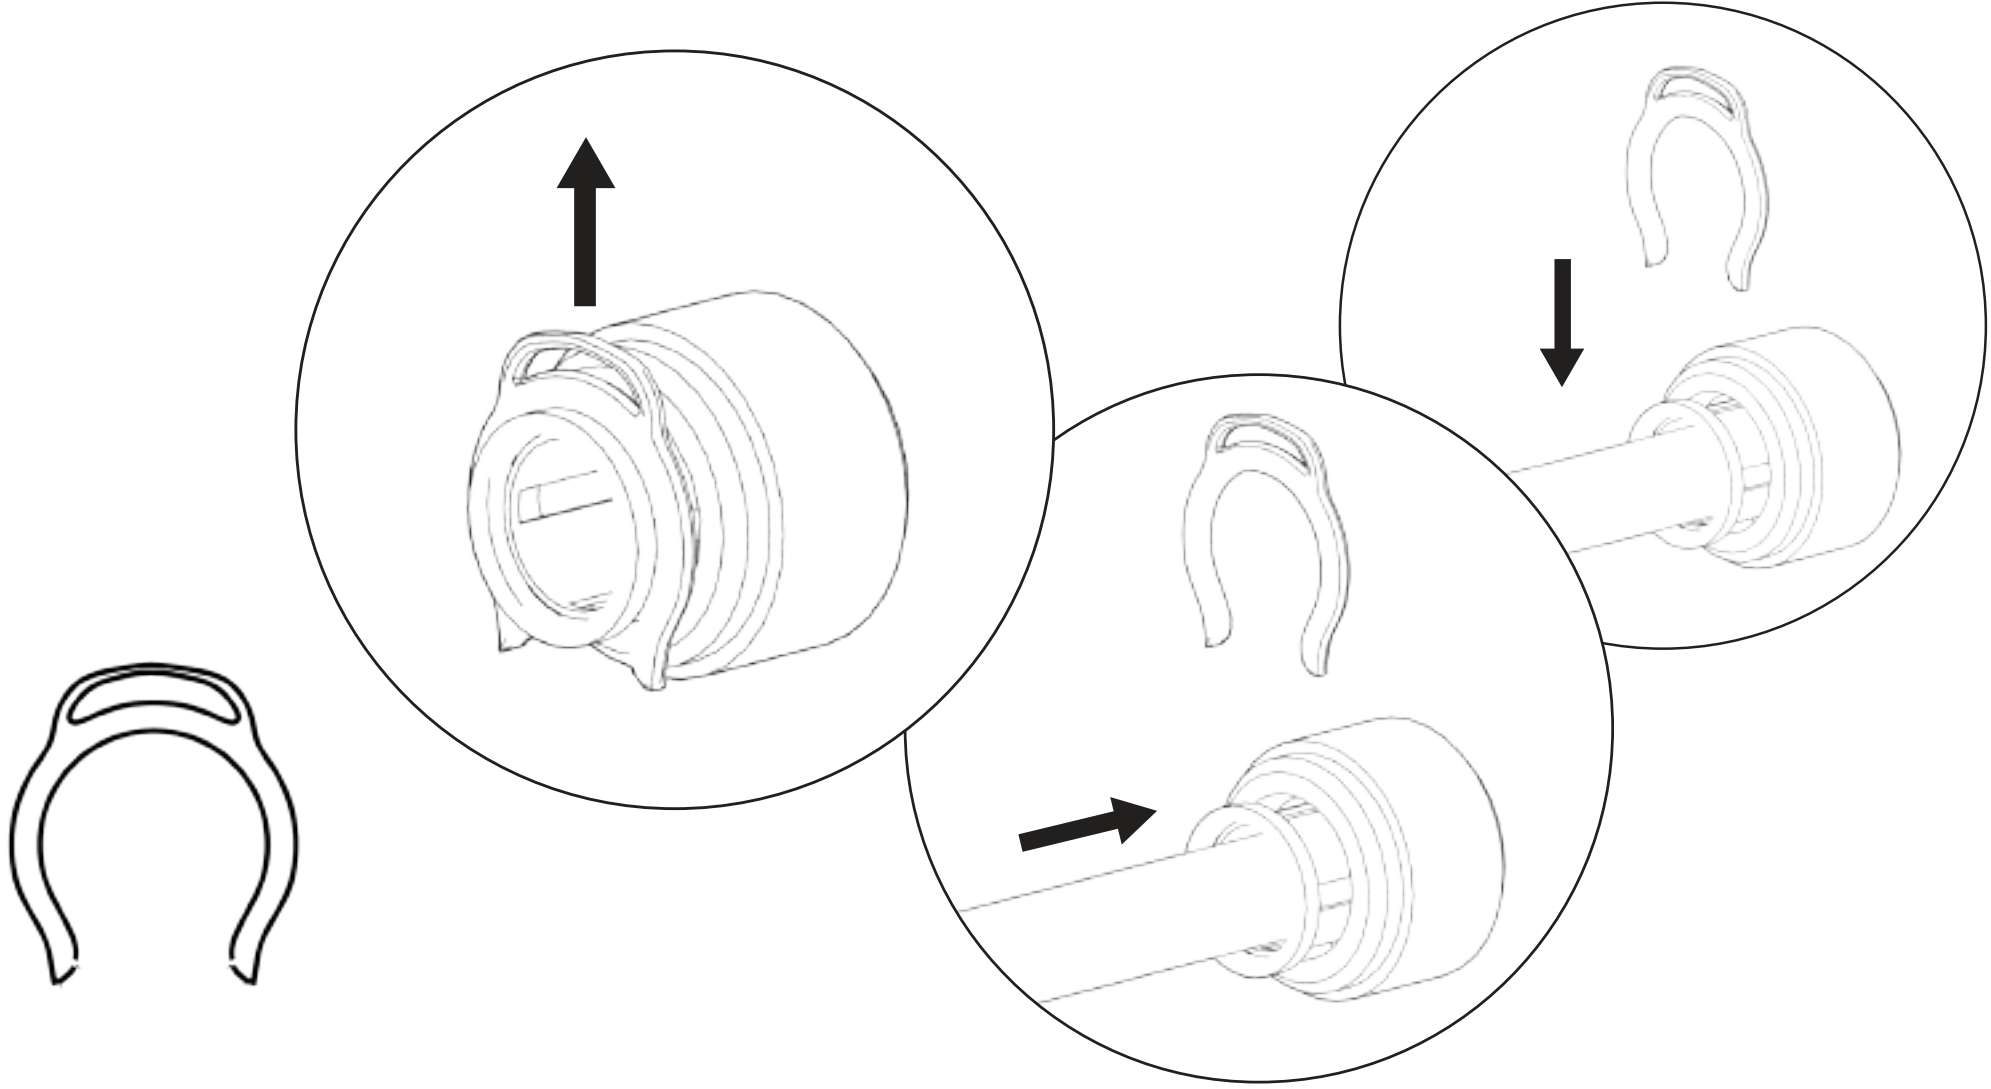

INSTALATION MANUAL PLATINUM WASSER

NEO

GENERAL SYSTEM SCHEME

**14
17
24
37**

**4
6
10
13**

**TEFLON
TAPE**

REQUIRED TOOLS

1 1.1