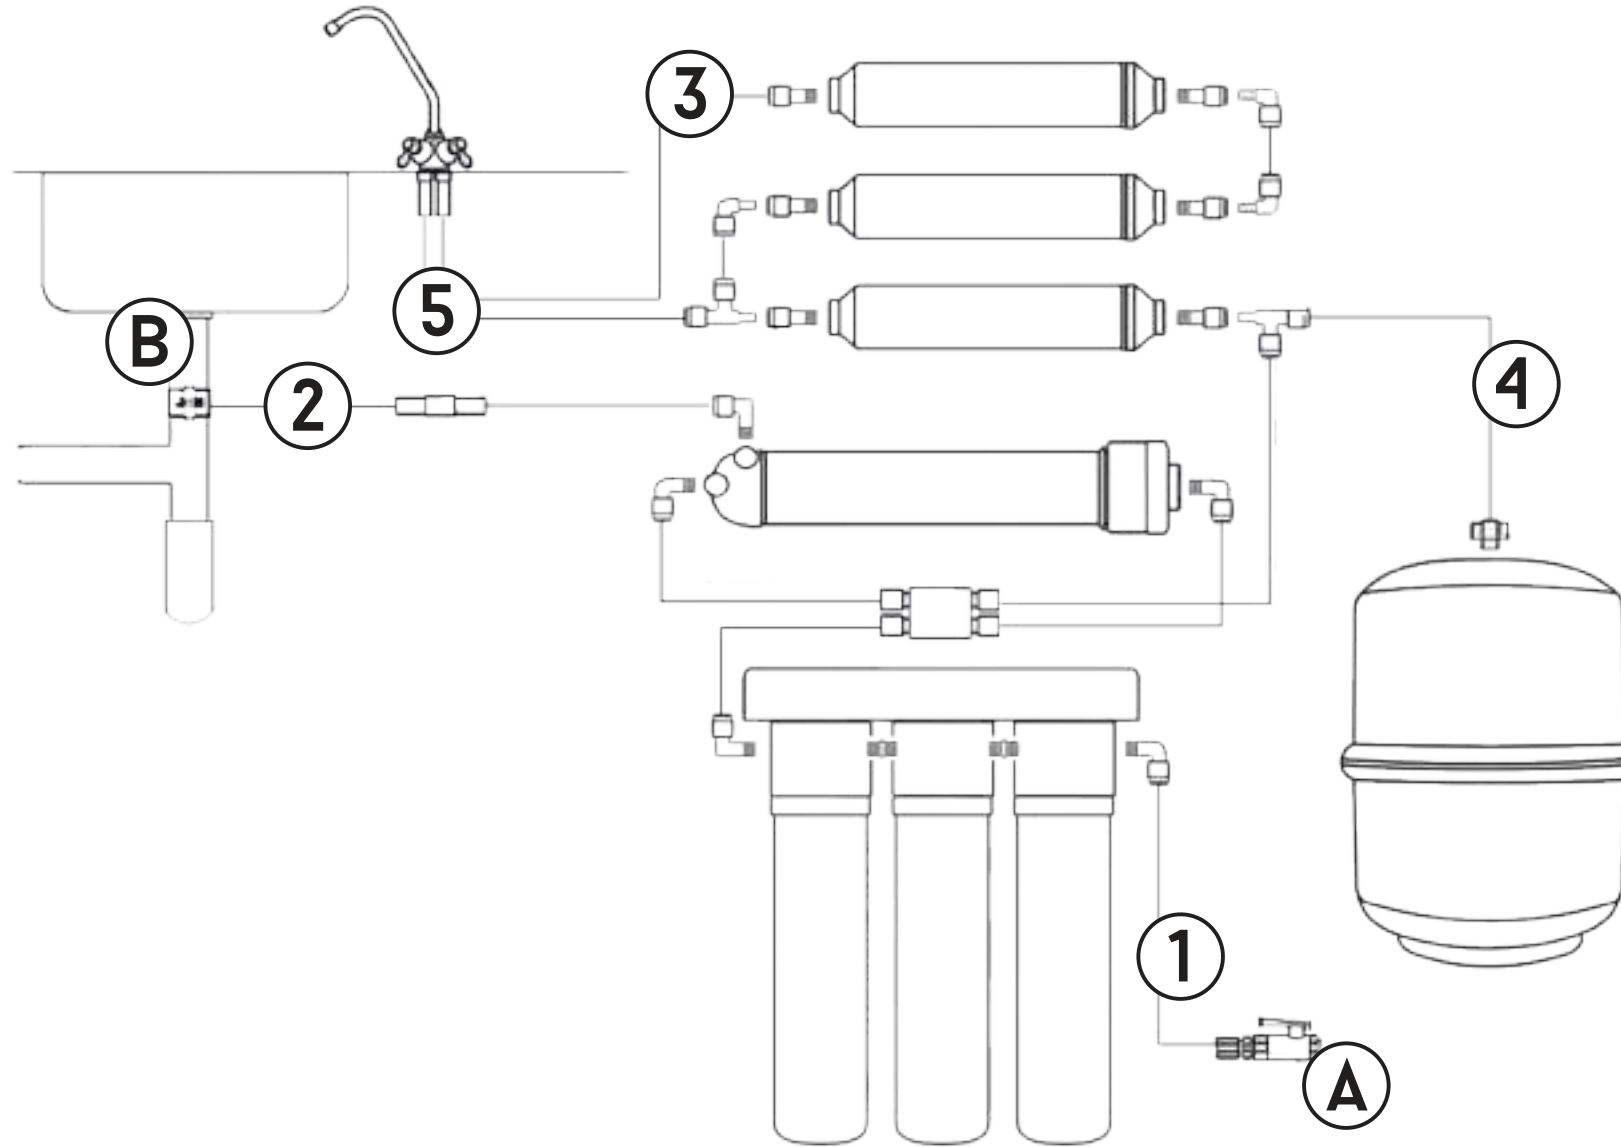

INSTALATION MANUAL PLATINUM WASSER

NEO

GENERAL SYSTEM SCHEME

**14
17
24
37**

**4
6
10
13**

**TEFLON
TAPE**

REQUIRED TOOLS

1 1.1